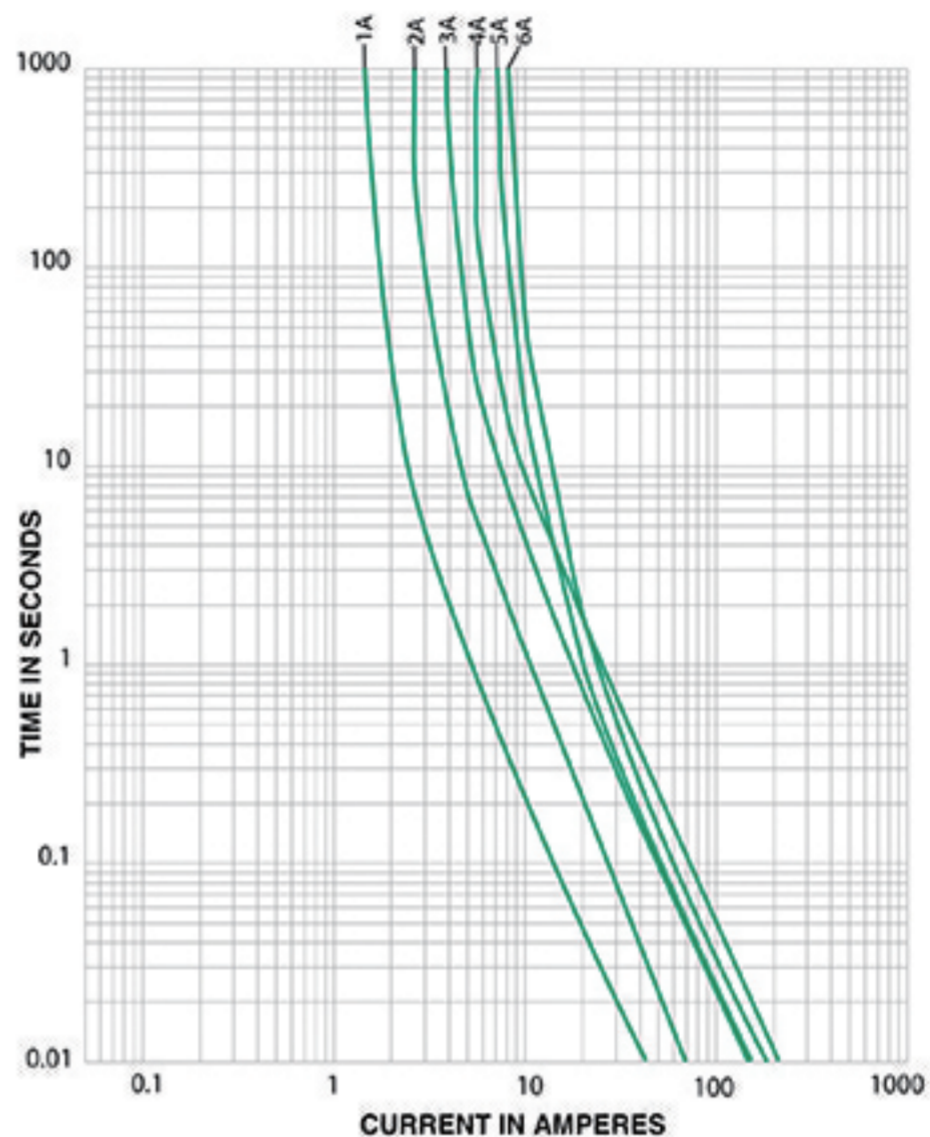

Cartridge and Axial Lead Fuses

Fast-Acting Type > BLN Series

Temperature Derating Curve

Average Time Current Curves

Dimensions