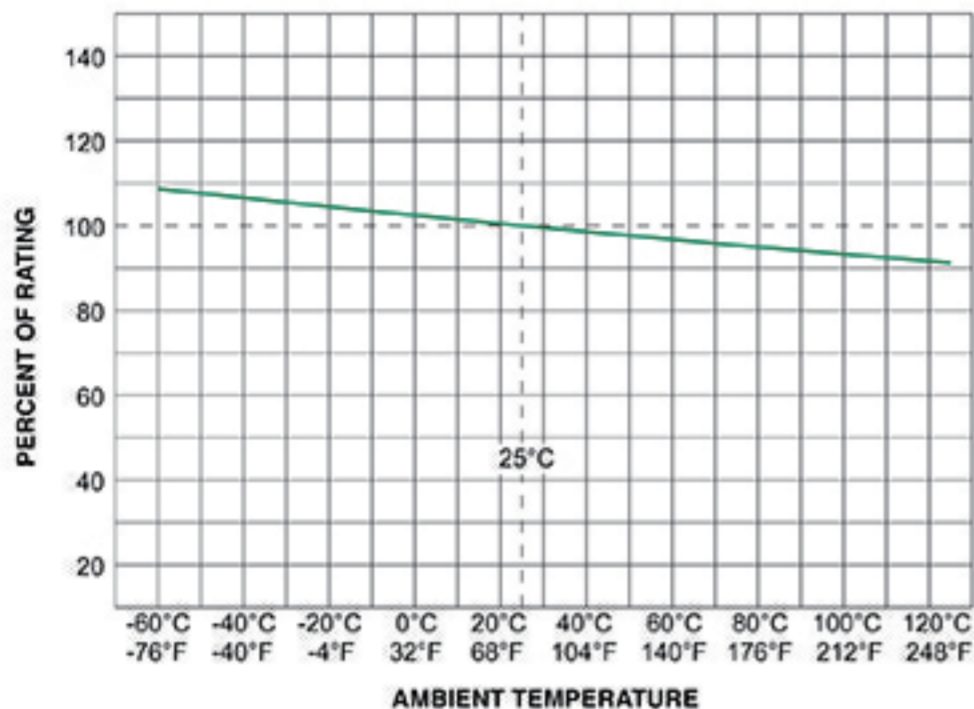

Cartridge and Axial Lead Fuses

Fast-Acting Type > BLN Series

Temperature Derating Curve

Average Time Current Curves

Dimensions